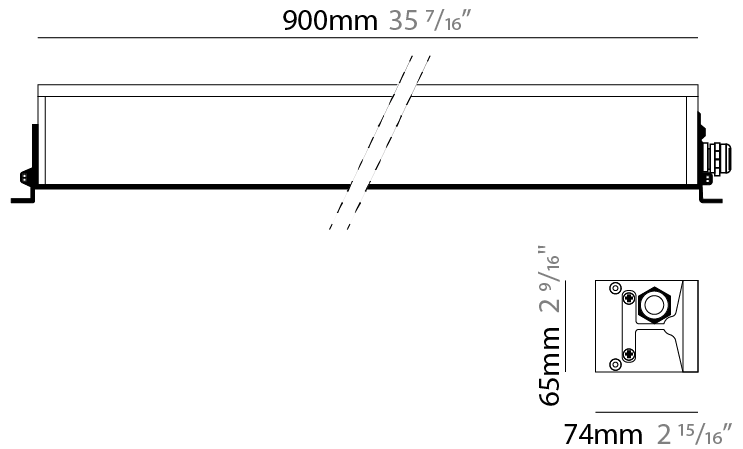

GENERAL

Series: Tetra
Subseries: Tetra Corniche
Brand: Platek
Division: Exterior
Mounting Type: Surface
Mounting Location: Wall
Subcategory: Wallwash

PHYSICAL

Shape: Rectangle
Length (mm): 904
Length (in): 35 ⁷/₁₆"
Width (mm): 65
Width (in): 2 ⁹/₁₆"
Height (mm): 73
Height (in): 2 ⁷/₈"
Light Distribution: Adjustable / Direct
Weight (kg): 4
Weight (lbs): 8.8
Screws: A4 stainless steel
Diffuser: Clear tempered glass
Gasket: Gore-Tex valve to prevent condensation inside the fitting.
Fixture Finish: [BLK](#) / [WHI](#) / [GRY](#) / [COR](#) / [ANT](#) / [BRZ](#)
Fixture Material: Extruded Aluminum

ELECTRICAL

Lamp Type: LED
Input Wattage (W): 21
Total Output Wattage (W): 18
Dimming: Non-Dimmable
Driver Included: Yes
Driver Location: Integrated
Driver Type: Constant Voltage - 120Vac
Driver Class: Class 2
Input Voltage (V): 120 - 277
Output Voltage (V): 24
Upon Request: (Not included - see components [IP65 or higher enclosure to be supplied by others]) Remote: Non-dimming 120/277Vac

LED

Number of LEDs: 18
Color Temperature (°K): [3000](#) / [4000](#)
Max. Delivered Lumen (lm): 1300 / 1600
Nominal Lumen (lm): 2520 / 2610
CRI: >80 CRI
Lamp Life (hrs): 60000

OPTICAL

Optic°: [13](#) / [26](#) / [40](#) / Elliptical
Pitch: 0-15° rotation angle

RATINGS AND CERTIFICATIONS

Certified By: Certified for North American Standards
IP rating: IP66
IK Rating: IK07
Bug Rating: B2 U1 G0