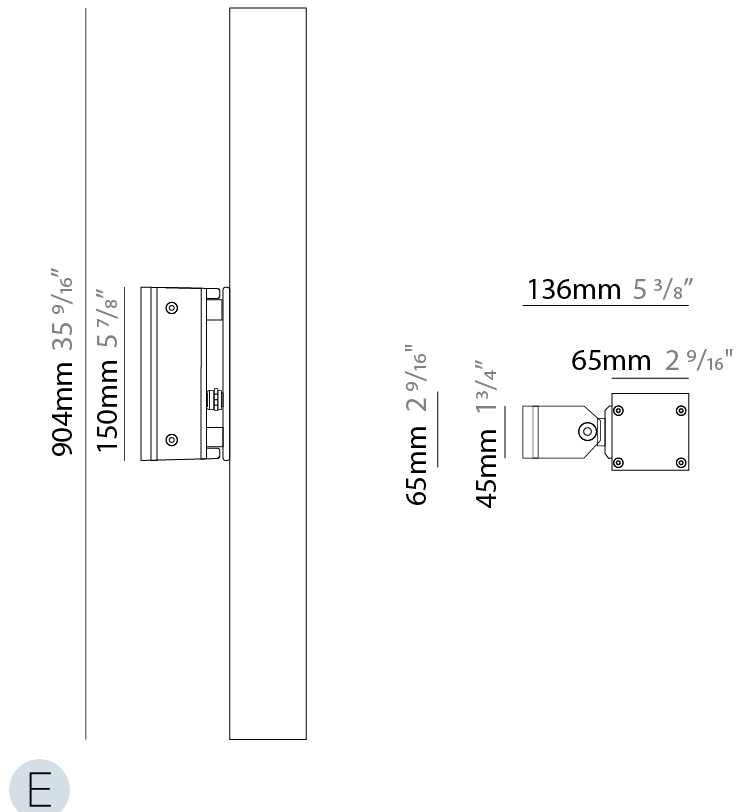

ELECTRICAL

Lamp Type: LED
Input Wattage (W): 21
Total Output Wattage (W): 18
Dimming: Non-Dimmable
Driver Included: Yes
Driver Location: Integrated
Driver Type: Constant Voltage - 120Vac
Driver Class: Class 2
Input Voltage (V): 120 - 277
Output Voltage (V): 24
Upon Request: (Not included - see components [IP65 or higher enclosure to be supplied by others]) Remote: Non-dimming 120/277Vac

LED

Number of LEDs: 18
Color Temperature (°K): [3000](#) / [4000](#)
Max. Delivered Lumen (lm): 1500 / 1560
Nominal Lumen (lm): 2520 / 2610
CRI: >80 CRI
Lamp Life (hrs): 60000

OPTICAL

Optic°: [12](#) / [40](#) / [Elliptical](#)
Adjustability: Tilt ±45°

RATINGS AND CERTIFICATIONS

Certified By: Certified for North American Standards
IP rating: IP65
IK Rating: IK07
Bug Rating: B2 U1 G0

Zaneen Group Inc. © 2024, T 1800-388-3382, F 416-247-9319, www.zaneen.com

Available for International specifications by adding 'INT' at the end of the existing Model #. For assistance on 'custom' specifications, contact zteam@zaneen.com. In a constant effort to supply the best product, we reserve the right to change specifications or materials without notice. The most recent specification sheets are found at zaneen.com

PROJECT
TYPE
SPECIFIER
QUANTITY
DATE