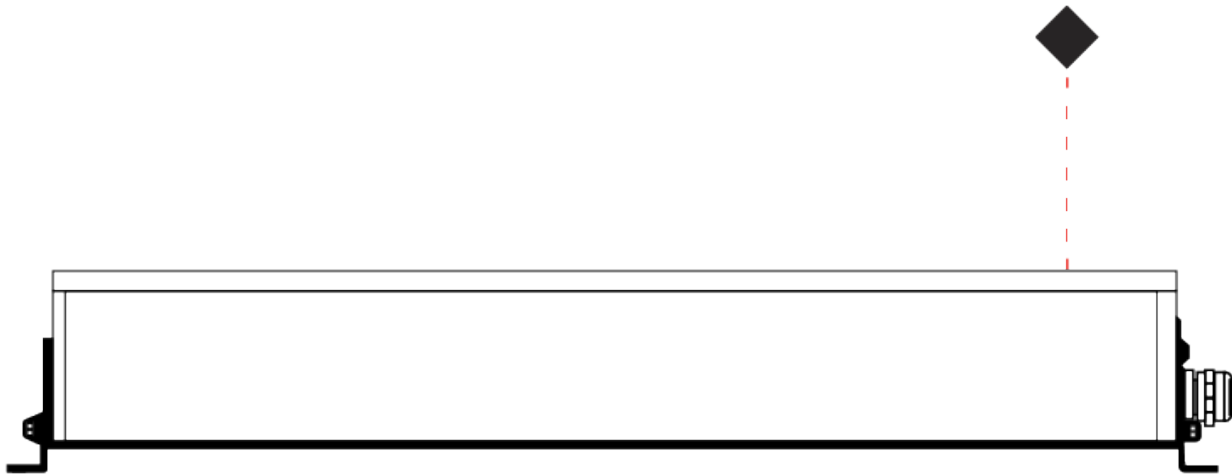

TETRA CORNICHE SURFACE

E9W215-

PROJECT

TYPE

SPECIFIER

QUANTITY

DATE

E