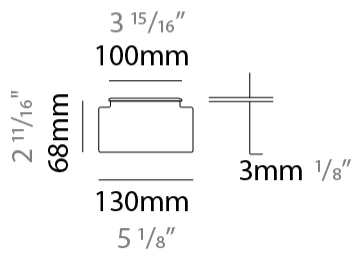

PHYSICAL

Shape: Rectangle
Length (mm): 1000
Length (in): 39 3/8
Width (mm): 130
Width (in): 5 1/8
Height (mm): 68
Height (in): 2 11/16
Light Distribution: Uplight
Weight (kg): 6.7
Weight (lbs): 14.77
Load Resistance (kg): 2000
Load Resistance (lbs): 4409
Installation Requirement: Installation in sleeve set in concrete with a 20-30 cm gravel drain bed
Screws: A4 stainless steel
Diffuser: Clear tempered glass
Gasket: Gore-Tex valve to prevent condensation inside the fitting.
Fixture Finish: SST
Fixture Material: Extruded Aluminum

ELECTRICAL

Lamp Type: LED
Input Wattage (W): 21
Total Output Wattage (W): 18 / RGBW 35W
Dimming: Non-Dimmable
Control Gear: DMX
Driver Included: Yes (excluding RGBW)
Driver Location: Integrated / RGBW - Remote
Driver Type: White LED - Constant Voltage - 120Vac
Driver Class: Class 2
Input Voltage (V): 120 - 277
Output Voltage (V): 24
Constant Current (MA): RGBW 500
Upon Request: Remote: DMX / Non-dimming 120/277Vac / 0-10Vdc dimming / Phase dimming @120Vac only

LED

Number of LEDs: 18 / RGBW 24
Color Temperature (°K): 3000 / 4000 / RGBW
Max. Delivered Lumen (lm): 1540 - 1600
Nominal Lumen (lm): 2520 / 2610
CRI: >80 CRI
Lamp Life (hrs): 60000

OPTICAL

Optic°: 12 / 26 / 40 / Elliptical

RATINGS AND CERTIFICATIONS

Certified By: Certified for North American Standards

IP Rating: IP67

© 2024, T 1800-388-3382, F 416-247-9319, www.zaneen.com