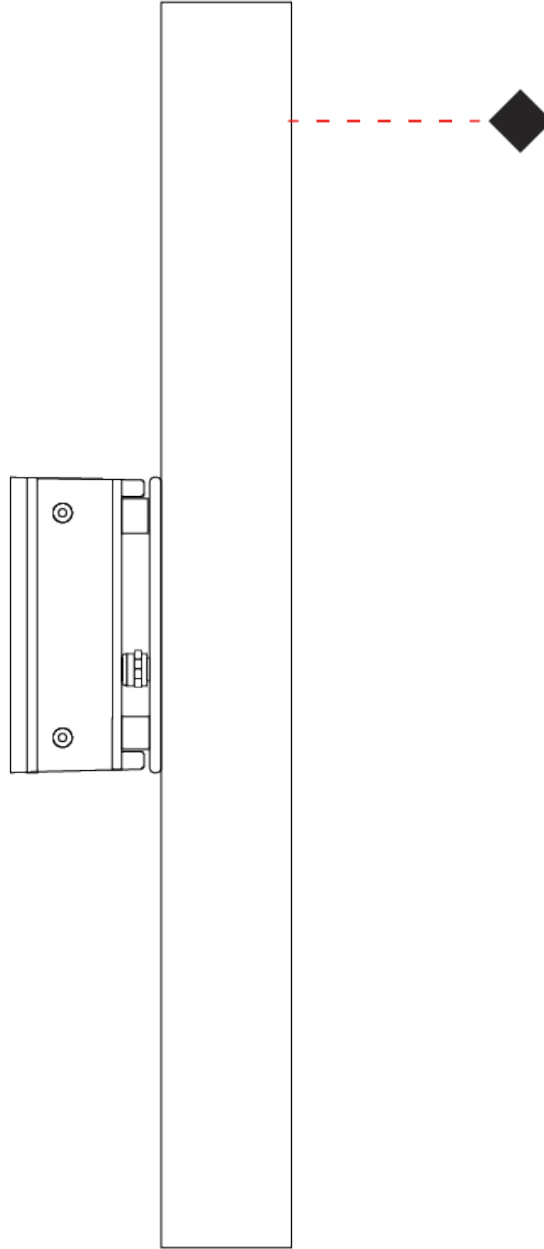

TETRA LINEAR SURFACE

E9W165-

PROJECT

TYPE

SPECIFIER

QUANTITY

DATE

E